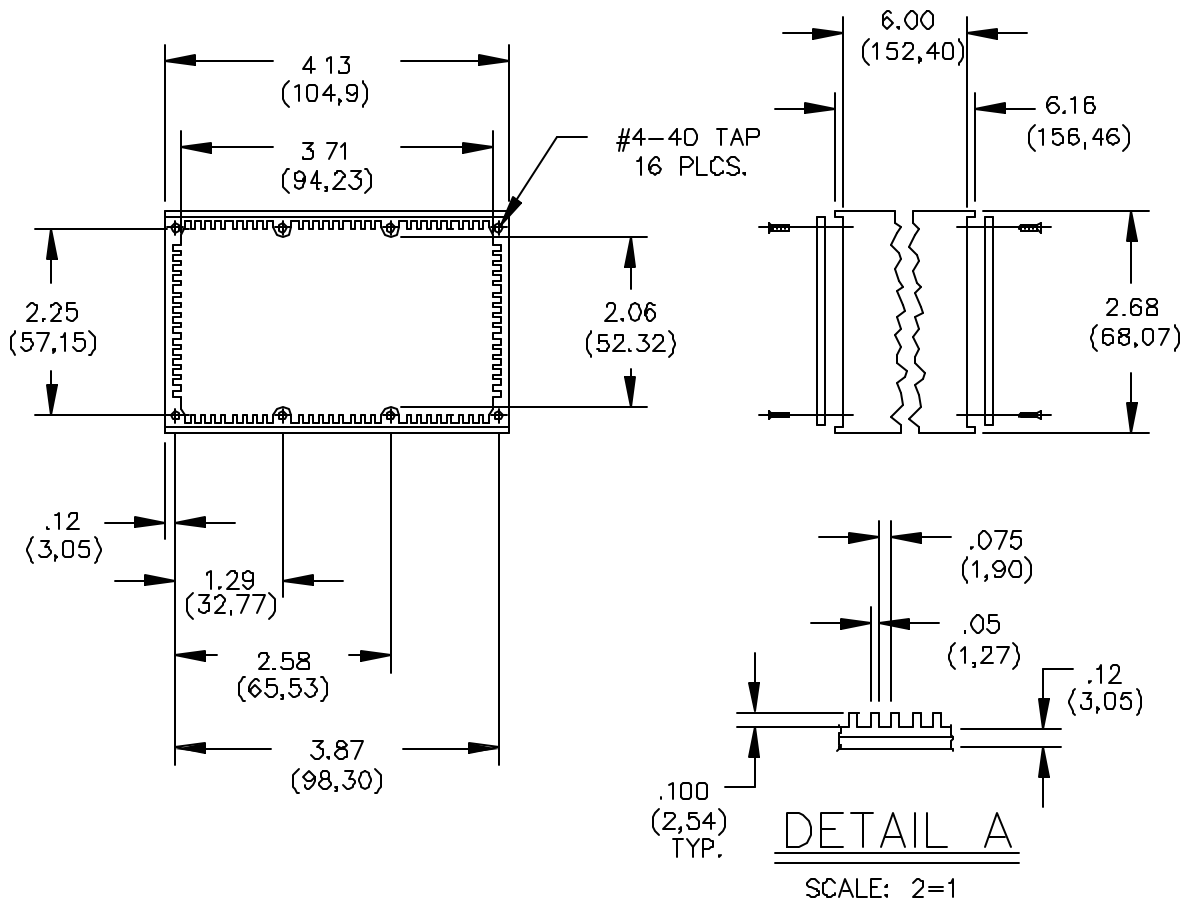

Model 3743

Unpainted Shielded Housing, 6" High With Card Guides

MATERIALS:

Shielded Housing: Extruded Aluminum, Alloy 6063-T5
 Finish: None
 Cover: 2 each, 2.03 (.080) thick Aluminum, Alloy 1100-H14
 Finish: Clear anodized per MIL-A-8625
 Screws: 16 each, #4-40 x 6.35 (1/4) Flat Head

RATINGS:

Operating Temperature: -55°C to +150°C (-67° to +302°F)

ORDERING INFORMATION: Model 3743

All dimensions are in inches. Tolerances (except noted): .xx = ±.02" (.51 mm), .xxx = ±.005" (.127 mm).
 All specifications are to the latest revisions. Specifications are subject to change without notice.
 Registered trademarks are the property of their respective companies.